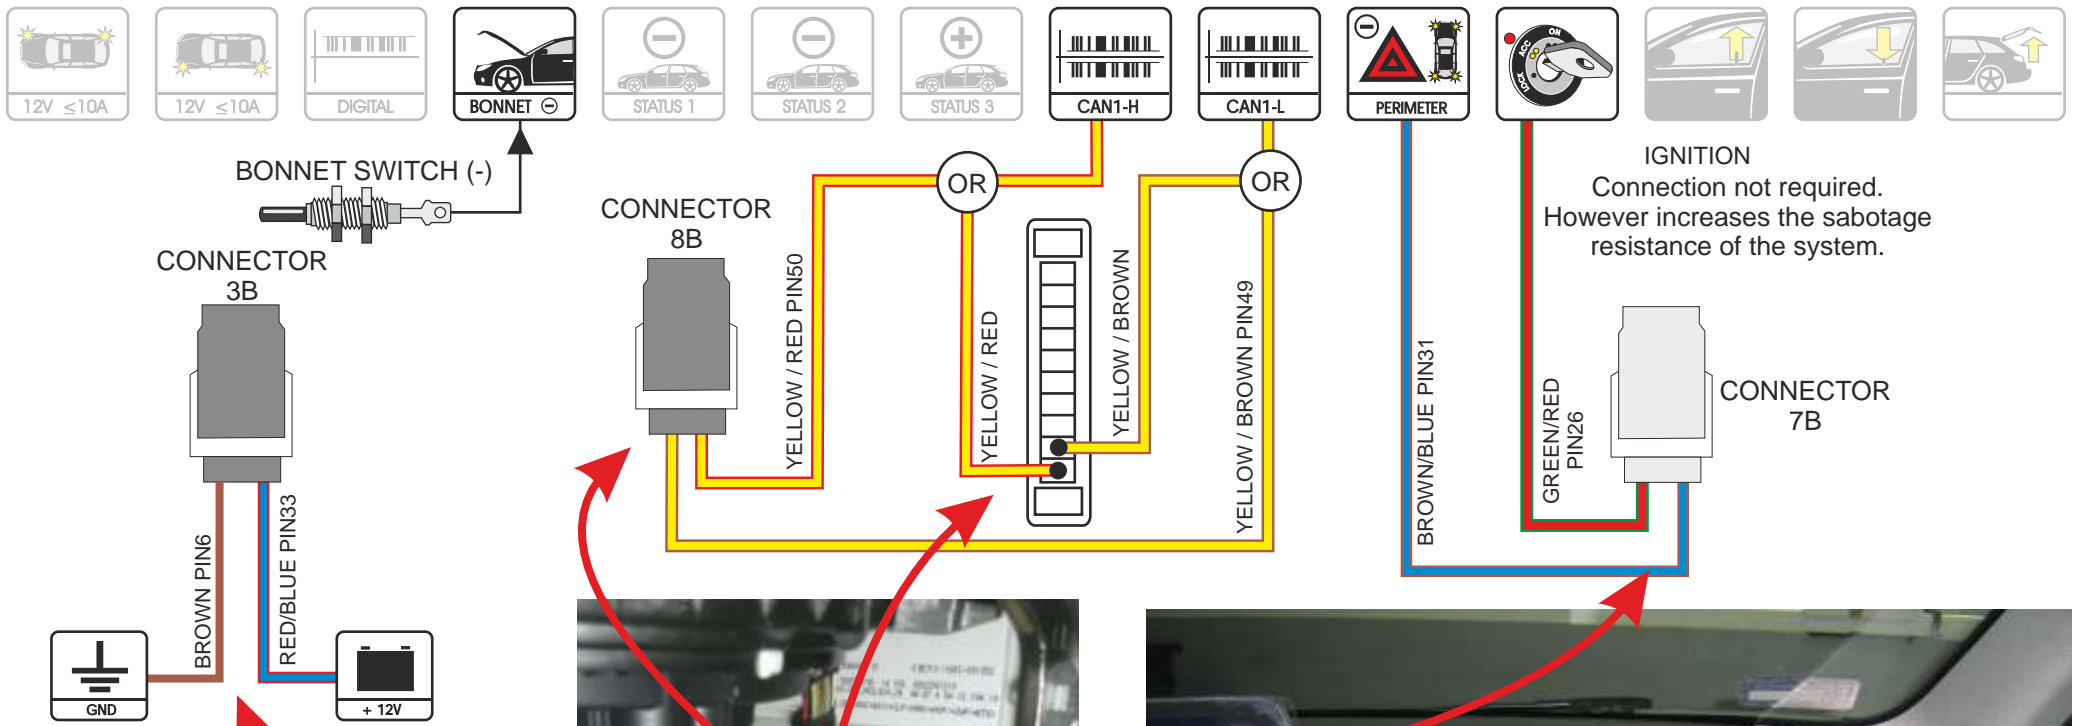

SCHEMATIC ,A' IMPORTANT!

Since 2013/2014 CAN-bus wires orange/green and green are not present in 7B connector, in such case use connections on **schematic ,B'** on next page.

Check the list of cars if there is a CAN-bus control for a given vehicle

<i>Digital Systems</i> Krzysztof Baluta & Jacek Szmelczy ski 84-230 Rumia, ul.S dzickiego 57 tel./fax (58) 671-43-48, 671-01-14	TYTAN can-bus	Make: BMW	Model: 3 (F30/F31/F35)	Year: 12 - 14
	Pic. no. 259 Rev. 00	Parameter 1 - level: 158		